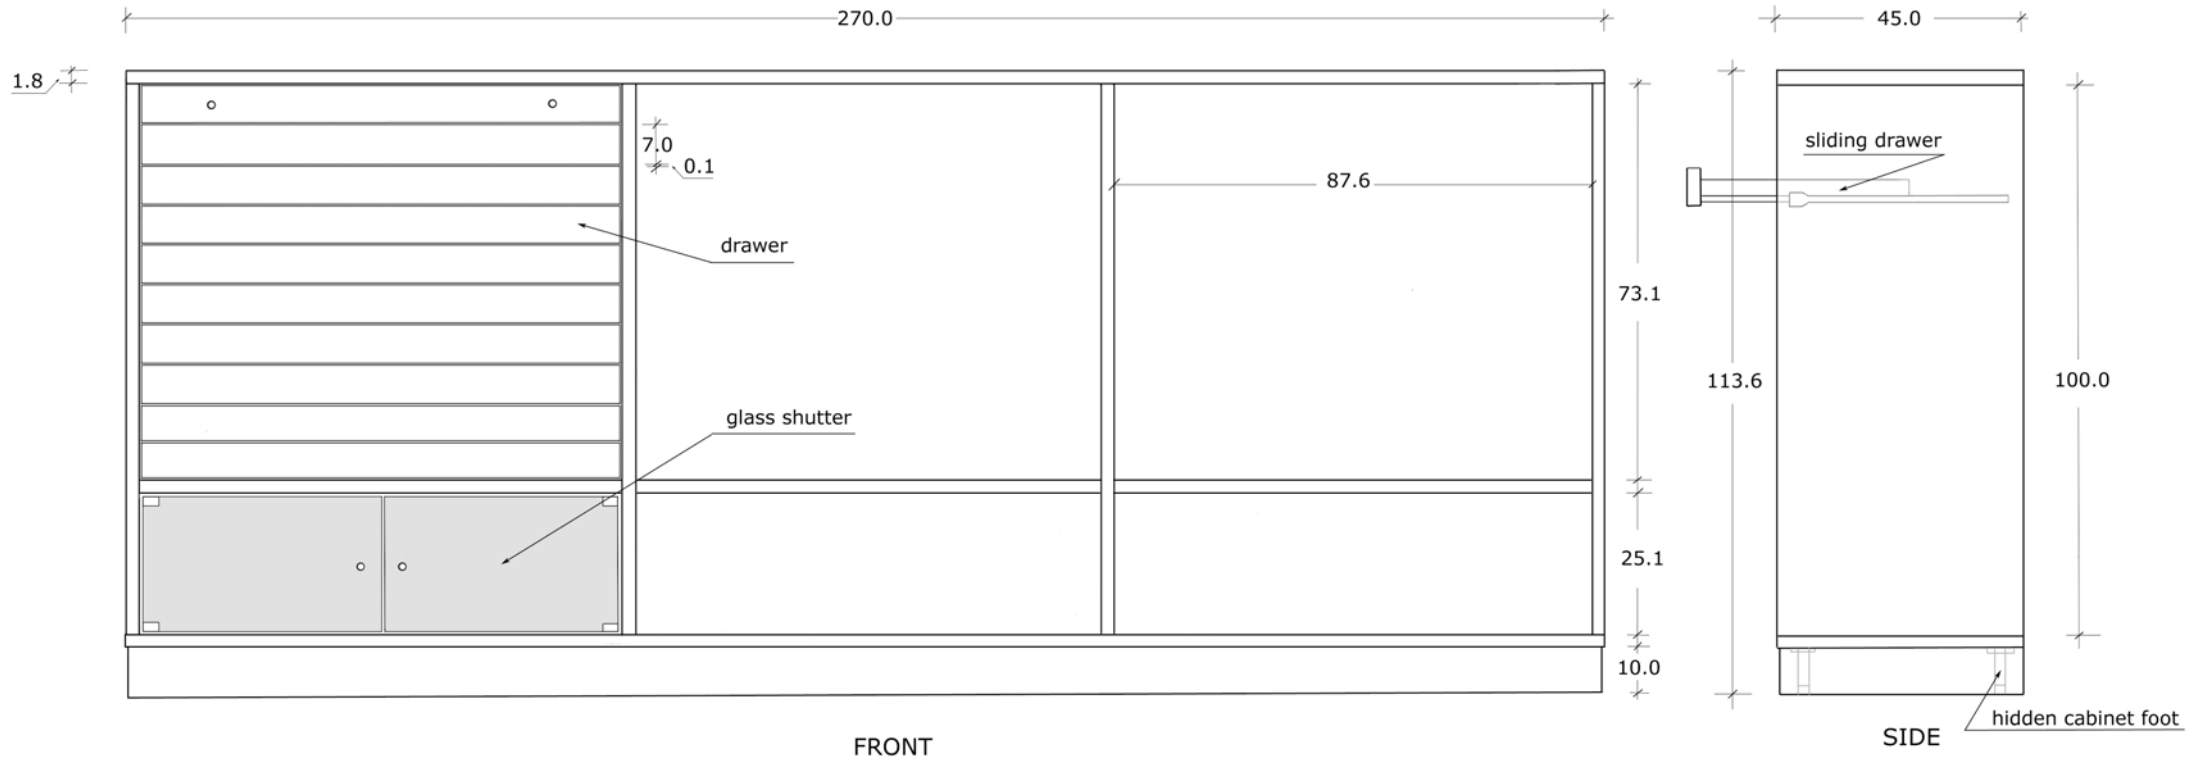

SHELL CABINET

List-wood tanganika veneered 18 mm

Measures in cm